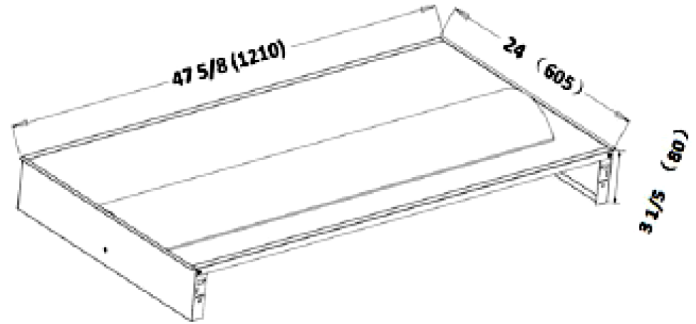

JOB NAME: _____

DATE: _____

TYPE: _____

DIMENSIONS:

24"(L) x 48"(W) x 3-1/5"(H)

- LTR-2X4-50W-50K-D
- LTR-2X4-50W-40K-D
- LTR-2X4-50W-35K-D

LED DIRECT-INDIRECT TROFFER LIGHTS

Ideal for hotel, offices, retail outlets, restaurant, parking garages, storage room, conference room, education facilities and more.

ELECTRICAL SPECIFICATIONS:

- Voltage: 100-277VAC 50/60Hz
- Wattage: 50W
- Power factor: >0.97
- Efficacy: 107~110LM/W

HOUSING SPECIFICATIONS:

- Steel Thickness: 24 Gauge
- Exclusive design lens installs from opening on ends to prevent leakage of light
- Modern mate white finish
- Earthquake hooks built into housing
- Operating temperature: -20°F ~ 105°F
- Lifespan: 50,000 hrs.
- IP rating: IP20